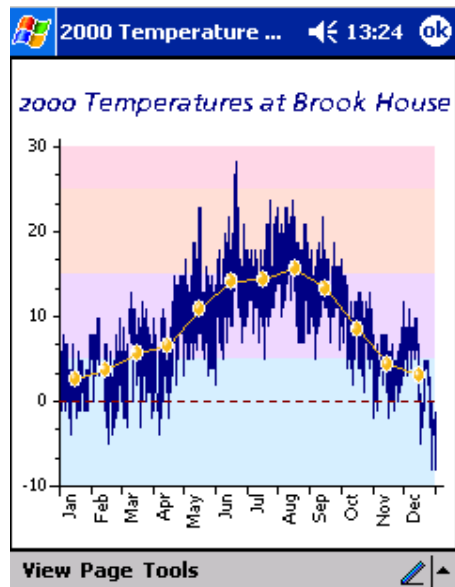

- ▶ Pocket Dyalog
- ▶ Rain Sample

Rain Graphics

Copyright© **Causeway Graphical Systems** (www.causeway.co.uk)

The following screen shots illustrate the sort of charts that you can produce using RainCE,

Dyalog Ltd
 South Barn
 Minchens Court
 Minchens Lane
 Bramley
 Hampshire
 RG26 5BH
 United Kingdom