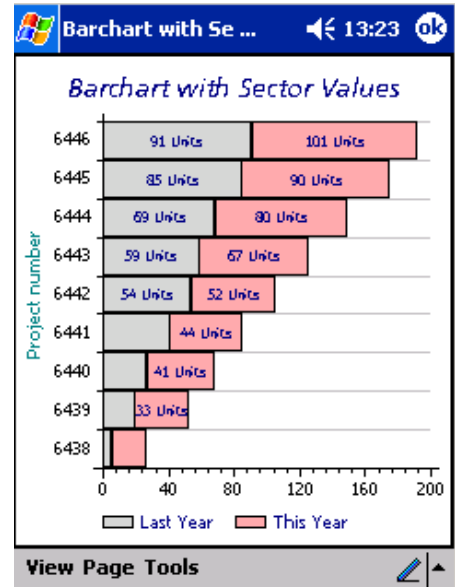

- ▶ Pocket Dyalog
- ▶ Rain Sample

Rain Graphics

Copyright© **Causeway Graphical Systems** (www.causeway.co.uk)

The following screen shots illustrate the sort of charts that you can produce using RainCE,

Dyalog Ltd
 South Barn
 Minchens Court
 Minchens Lane
 Bramley
 Hampshire
 RG26 5BH
 United Kingdom