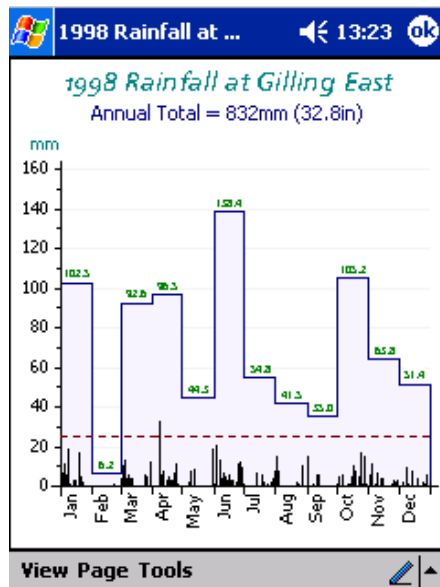

- ▶ Pocket Dyalog
- ▶ Rain Sample

Rain Graphics

Copyright© **Causeway Graphical Systems** (www.causeway.co.uk)

The following screen shots illustrate the sort of charts that you can produce using RainCE,

Dyalog Ltd
 South Barn
 Minchens Court
 Minchens Lane
 Bramley
 Hampshire
 RG26 5BH
 United Kingdom