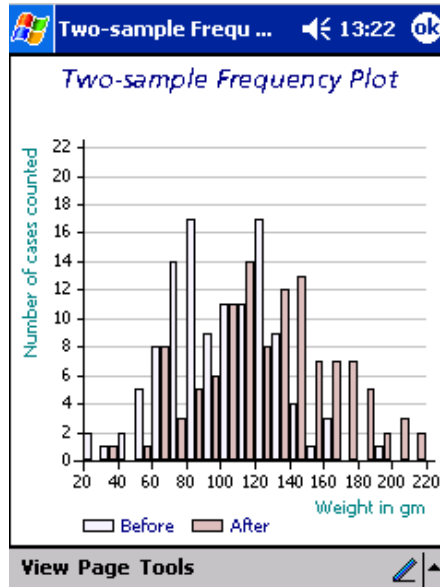

- ▶ Pocket Dyalog
- ▶ Rain Sample

Rain Graphics

Copyright© **Causeway Graphical Systems** (www.causeway.co.uk)

The following screen shots illustrate the sort of charts that you can produce using RainCE,

Dyalog Ltd
 South Barn
 Minchens Court
 Minchens Lane
 Bramley
 Hampshire
 RG26 5BH
 United Kingdom