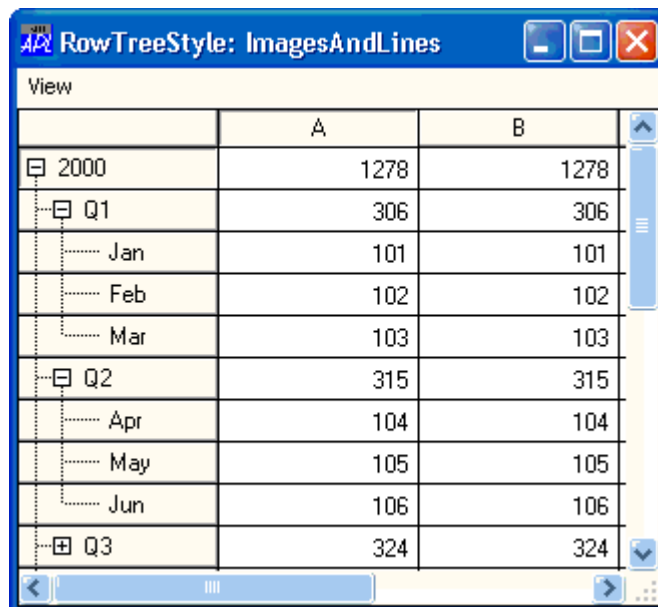

### Row TreeStyle Property

RowTreeStyle specifies the visible attributes of the tree displayed in the Row titles of a Grid.

The value of the RowTreeStyle property is a character vector chosen from the following :

<i>LinesOnly</i>	Only the lines of the tree structure are drawn.
<i>ImagesOnly</i>	Only the images of nodes with children are drawn.
<i>ImagesAndLines</i>	Both lines and images for nodes with children are drawn.
<i>AllImagesOnly</i>	Images for all nodes are drawn.
<i>AllImagesAndLines</i>	Both lines and images for all nodes are drawn.

The default value, *ImagesAndLines*, is illustrated in the first picture below. Other values are displayed in subsequent pictures.

- > Version 10.1
- > Grid Improvements
- > Row TreeStyle

*f.g. RowTreeStyle←'LinesOnly'*

View			
	A	B	
2000	1278	1278	
├─ Q1	306	306	
│   ├─ Jan	101	101	
│   ├─ Feb	102	102	
│   └─ Mar	103	103	
├─ Q2	315	315	
│   ├─ Apr	104	104	
│   ├─ May	105	105	
│   └─ Jun	106	106	
└─ Q3	324	324	