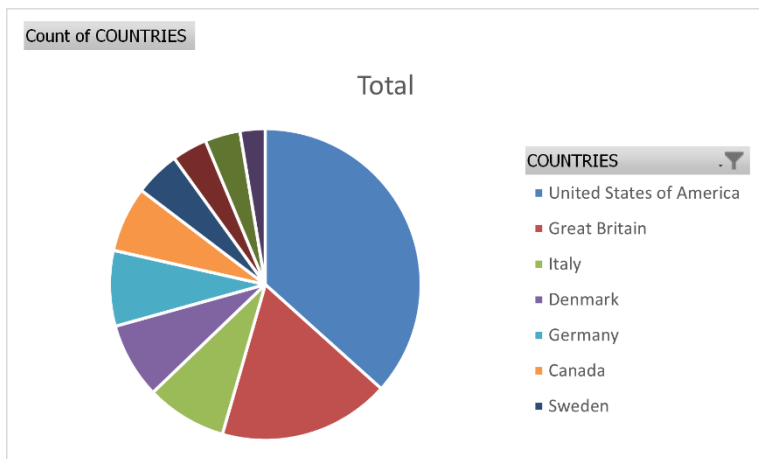

DYALOG

2021

Welcome to Dyalog'21

Gitte Christensen

Welcome

COUNTRY	No. of Registrations
United States of America	70
Great Britain	34
Italy	16
Germany	15
Denmark	15
Canada	13
Sweden	9
Russian Federation	7
India	7
Finland	5
France	4
Poland	2
Austria	2
Portugal	2
Belgium	2
Netherlands	2
Ukraine	2
Spain	1
Switzerland	1
Hong Kong	1
Nicaragua	1
Chile	1
Nigeria	1
Australia	1
Oman	1
Bolivia (Plurinational State of)	1
Ireland	1
Unknown	1
Argentina	1
Japan	1
Grand Total	220

Roger Hui (1953-2021)

John Scholes (1948-2019)

Community

- ◆ The APL community is important for members
 - ◆ To exchange ideas
 - ◆ Inspire each other
 - ◆ Help out with algorithms
 - ◆ Help with new technological inventions
 - ◆ Make friends
 - and most importantly
 - ◆ Receive Newcomers